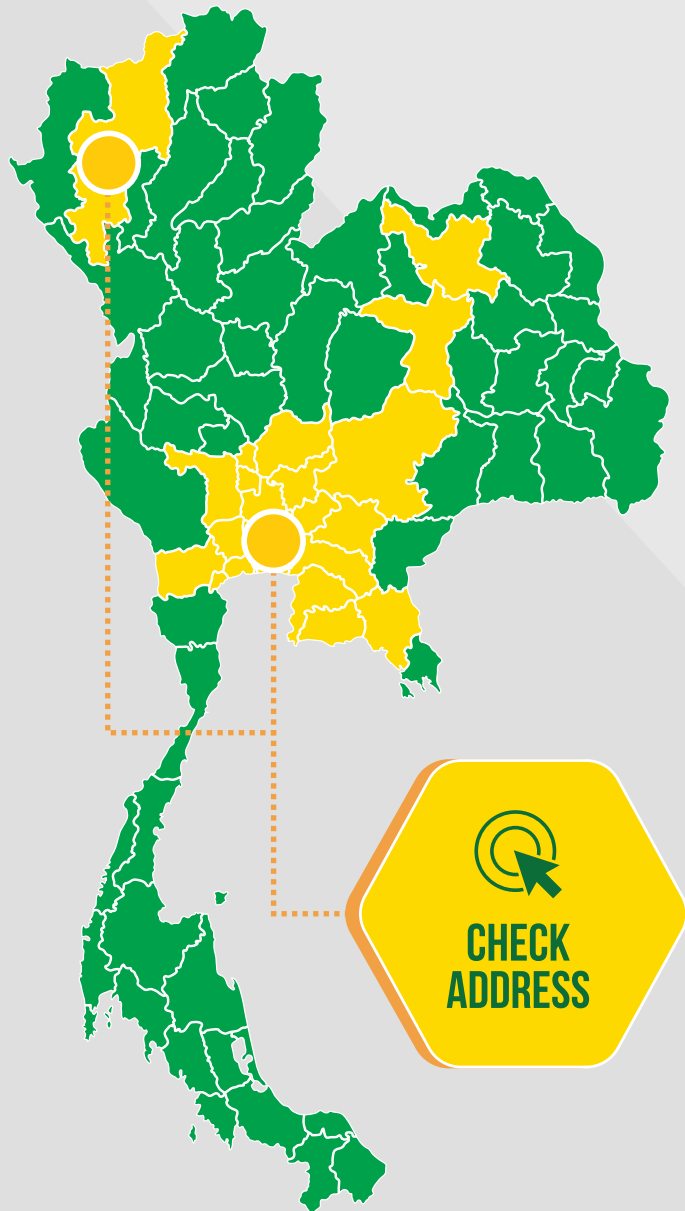

WHOLE VEHICLE **FTL**

QUICK & SCHEDULE

Starting price plus price per km

FULL DAY

Fixed prices for 8 or 9 hours with unlimited distance and stops within 60 km radius of your pickup location

FIXED PRICE ROUTE

Fixed prices for specific routes from Bangkok Metro to key provinces

PARTIAL LOAD **LTL**

Price based on size, weight, and km distance

INSTANT PRICE QUOTE

OUR SERVICE AREA

PICKUP ZONE

Bangkok, Nakhon Pathom, Nonthaburi, Pathum Thani, Samut Prakan and Samut Sakhon

CENTRAL REGION

Ayutthaya, Ang Thong, Lopburi, Nakhon Nayok, Saraburi, Singburi and Suphan Buri

EASTERN REGION

Chachoengsao, Chanthaburi, Chonburi, Prachinburi and Rayong

NORTHERN REGION

Chiang Mai

NORTHEASTERN REGION