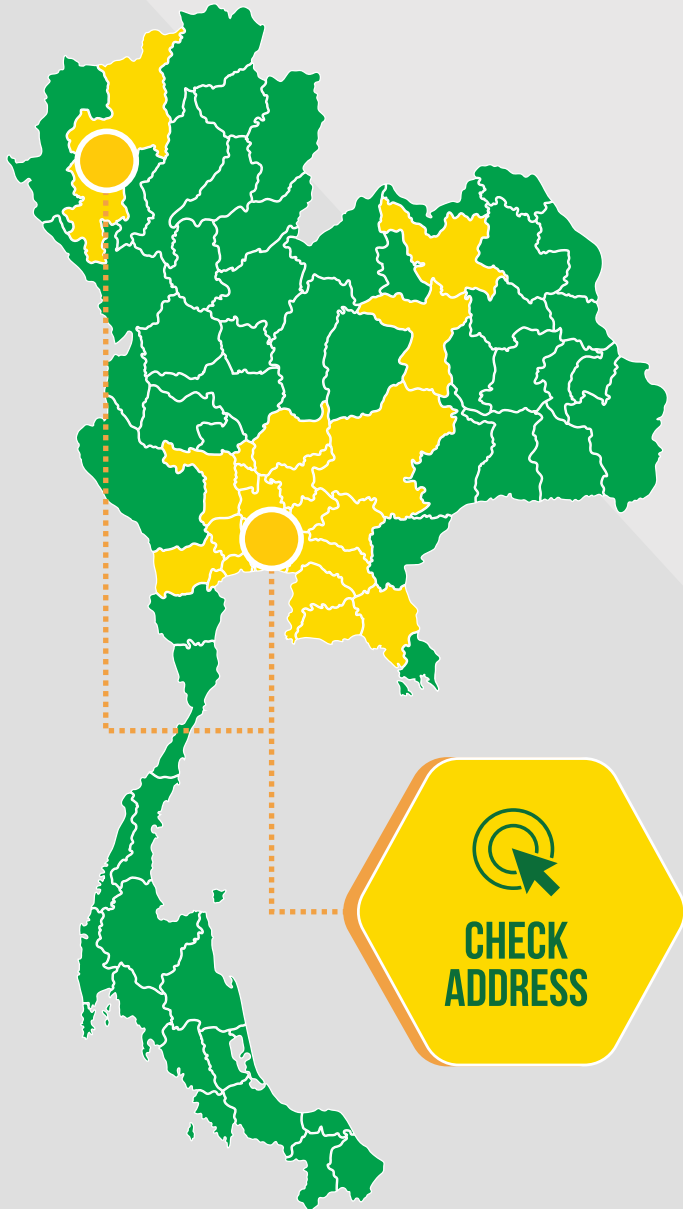

WHOLE VEHICLE **FTL**

QUICK & SCHEDULE

Starting price plus price per km

FULL DAY

Fixed prices for 8 or 9 hours with unlimited distance and stops within 60 km radius of your pickup location

FIXED PRICE ROUTE

Fixed prices for specific routes from Bangkok Metro to key provinces

PARTIAL LOAD **LTL**

Price based on size, weight, and km distance

INSTANT PRICE QUOTE

OUR SERVICE AREA

PICKUP ZONE

Bangkok, Nakhon Pathom, Nonthaburi, Pathum Thani, Samut Prakan and Samut Sakhon

CENTRAL REGION

Ayutthaya, Ang Thong, Lopburi, Nakhon Nayok, Saraburi, Singburi and Suphan Buri

EASTERN REGION

Chachoengsao, Chanthaburi, Chonburi, Prachinburi and Rayong

NORTHERN REGION

Chiang Mai

NORTHEASTERN REGION