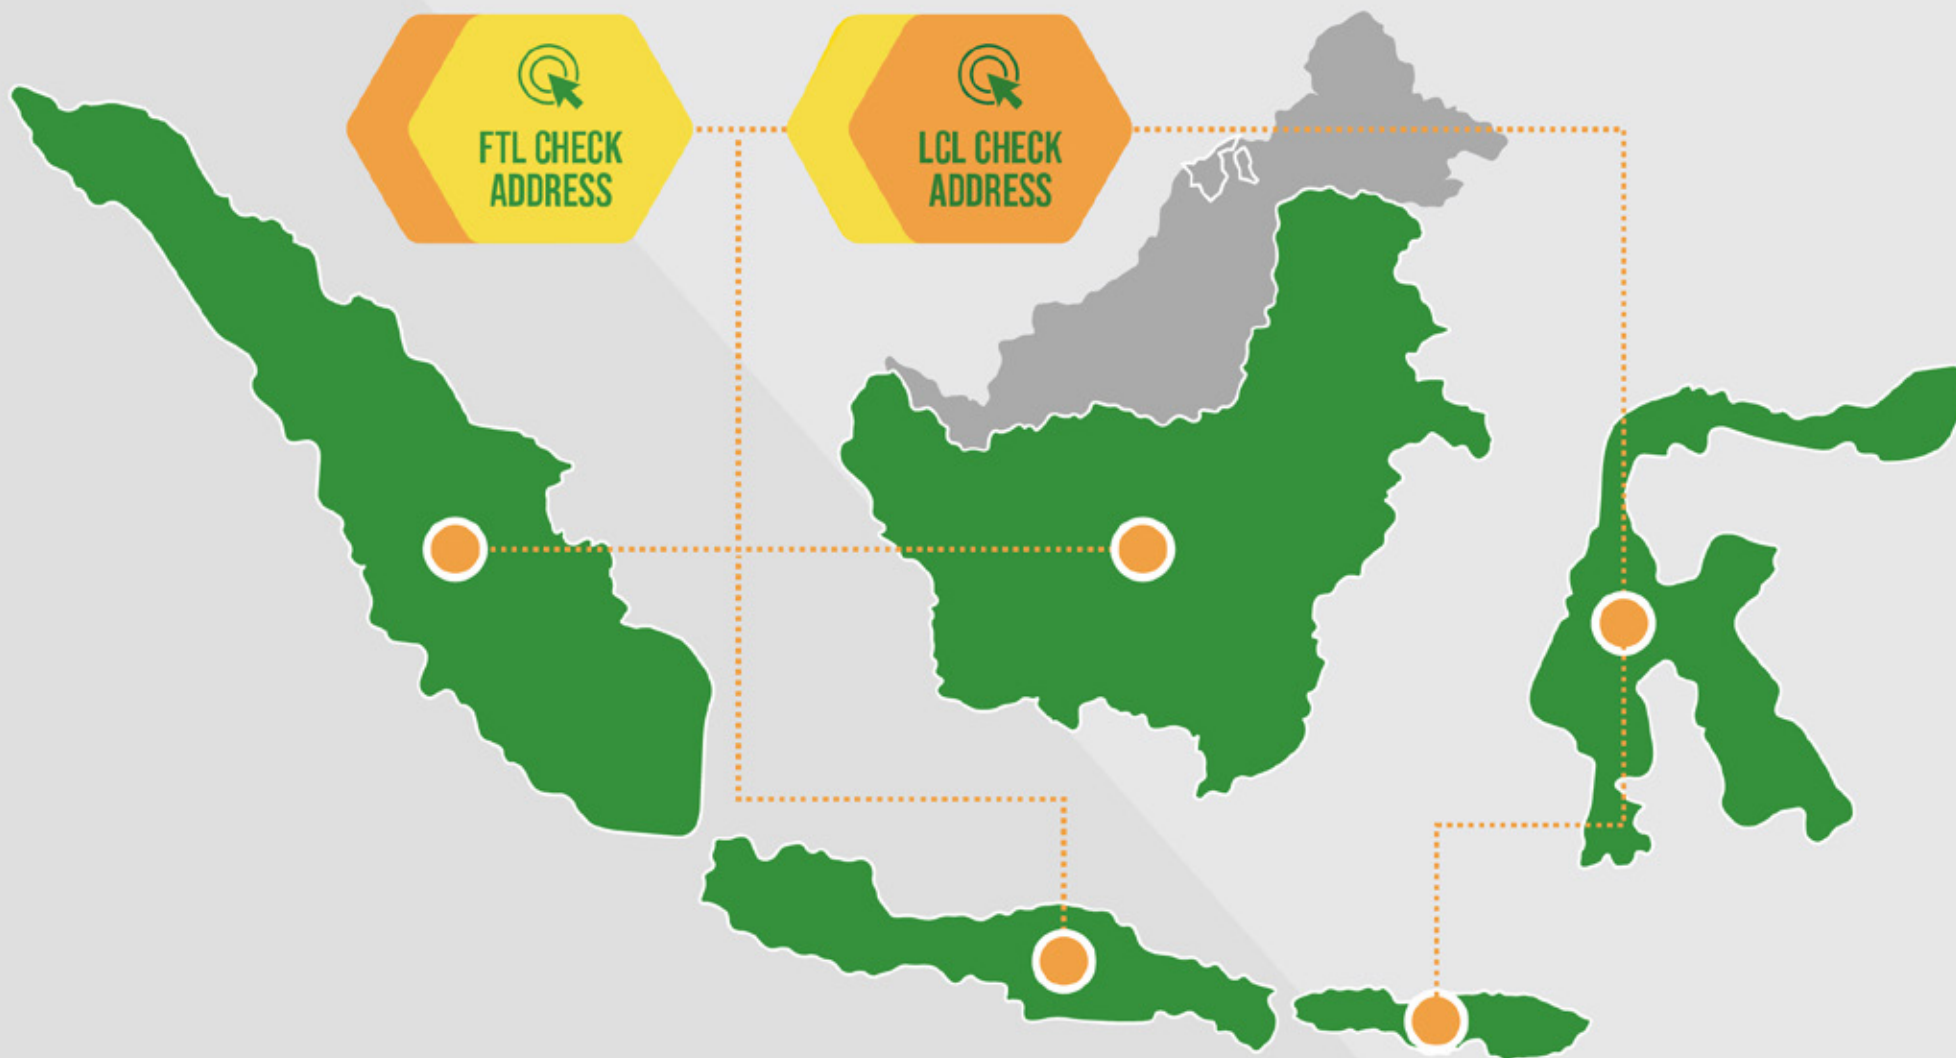

FULL DAY

Fixed price for 10 or 8 hours

FIXED PRICE ROUTE

Fixed price based on route

SEA FREIGHT

LCL

Price based on weight, route,
and service (door-to-door or
port-to-door).

INSTANT QUOTE

FTL

LCL

OUR SERVICE AREA

We provide national coverage with our FTL and LCL services. To check an address, try our online service area checkers below.

OUR INDONESIA TEAM IS OVER 160 STAFF
ACROSS THE COUNTRY.

OUR LEADERS

COUNTRY MANAGER
Apoorvaa Agarwal

 12 years logistics experience

BD MANAGER
Axel Pangilinan

 9 years logistics experience

BD MANAGER
Ristandi Arrahman

 6 years logistics experience

BD ASST MANAGER
Hadi Putra

5/F Spazio Tower, Jl. Mayjend.
Jonosewojo No. Kav. 3, Kec.
Dukuhpakis, Surabaya,
60226

Batam Branch Office

Jl. Yos Soedarso No. 1,
Batu Merah, Batu Ampar,
Batam, Kepulauan Riau
2944

Satellite Offices

- Semarang
- Medan
- Palembang
- Jambi
- Yogyakarta
- Pekanbaru
- Lampung