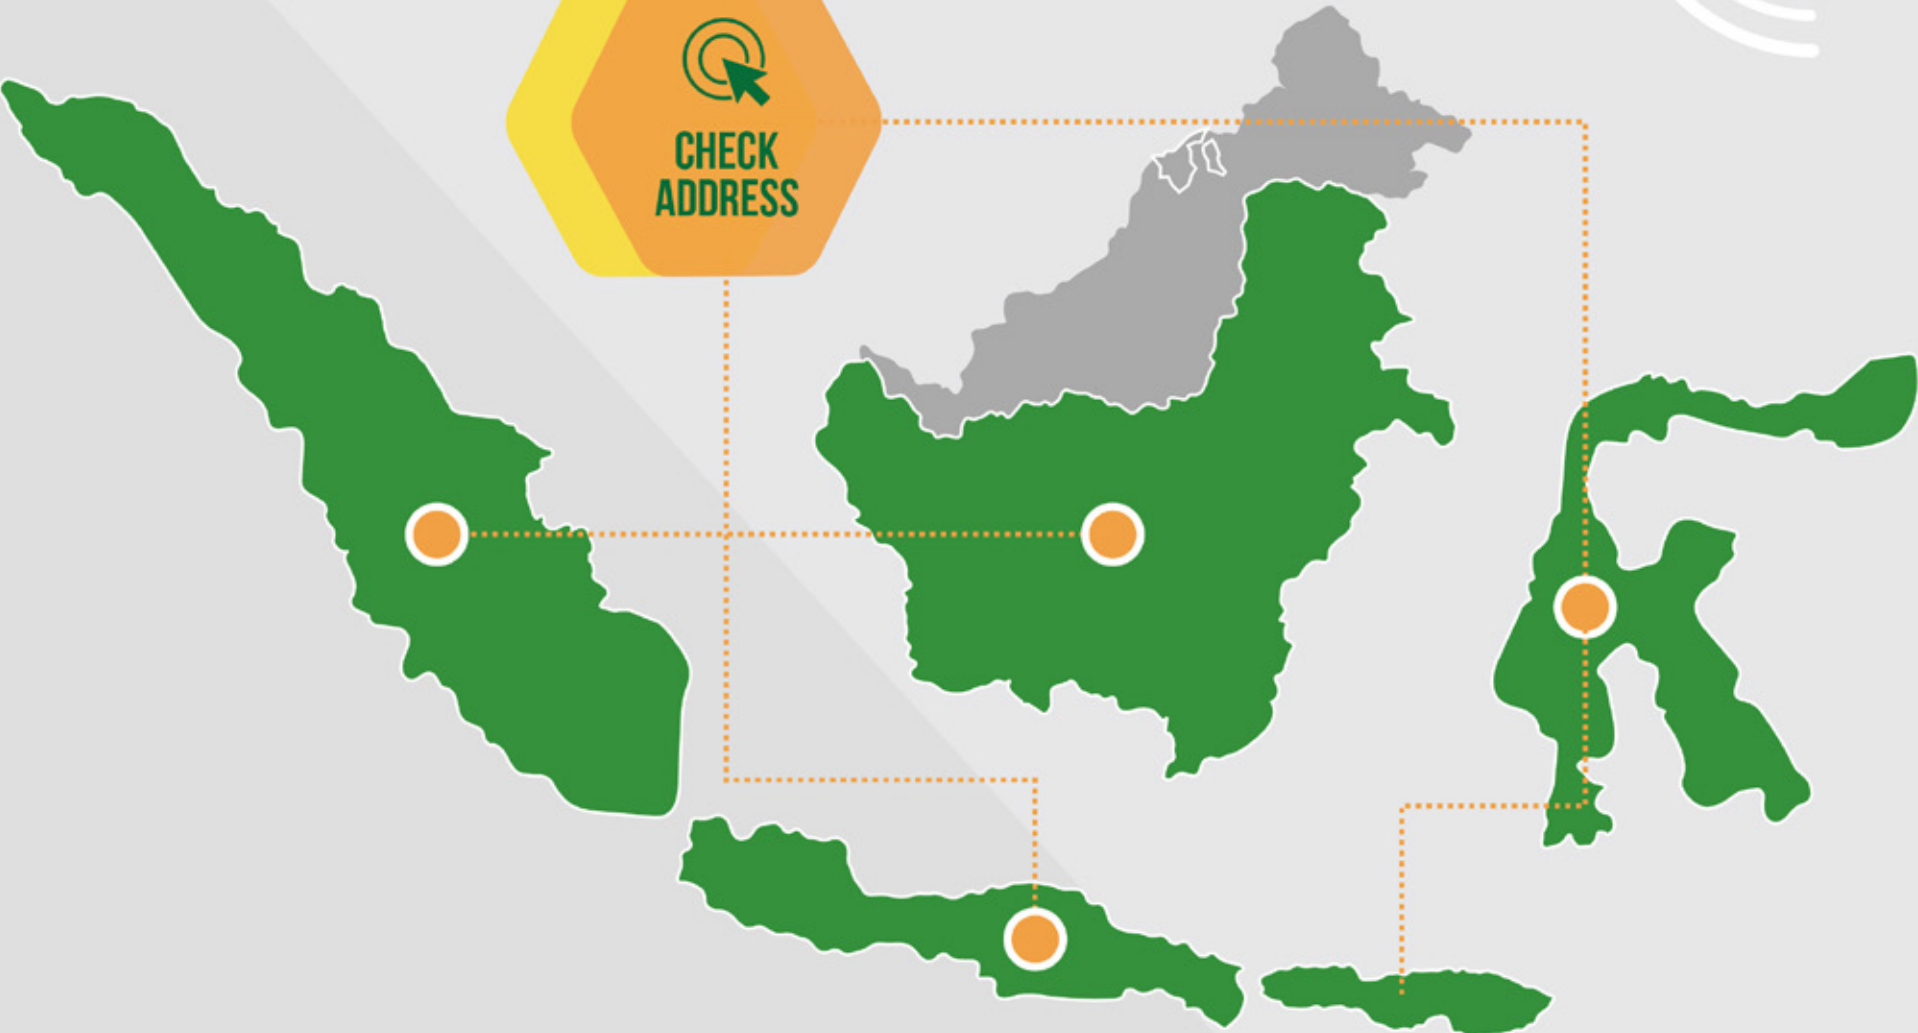

Our wide selection of heavy trucks down to compact vehicles will pickup anywhere in Jabodetabek, West Java, Banten, Semarang, Yogyakarta, or Surabaya and deliver anywhere in Indonesia.

FLEET
 **105k**

FTL LOADS
 **5.2**

Price based on size, weight, & km distance

INSTANT PRICE QUOTE

OUR SERVICE AREA

CHECK ADDRESS

A yellow and orange hexagonal callout box containing a magnifying glass icon over a cursor arrow and the text "CHECK ADDRESS".

WE ARE OVER 130 COMMITTED STAFF
AT OUR OFFICES THROUGHOUT JAVA

OUR LEADERS

COUNTRY MANAGER
Apoorvaa Agarwal

BD MANAGER
Axel Pangilinan

BD MANAGER
Raynov Chandra

**SUPPLY ASSISTANT
MANAGER**
Ristandi Arrahman