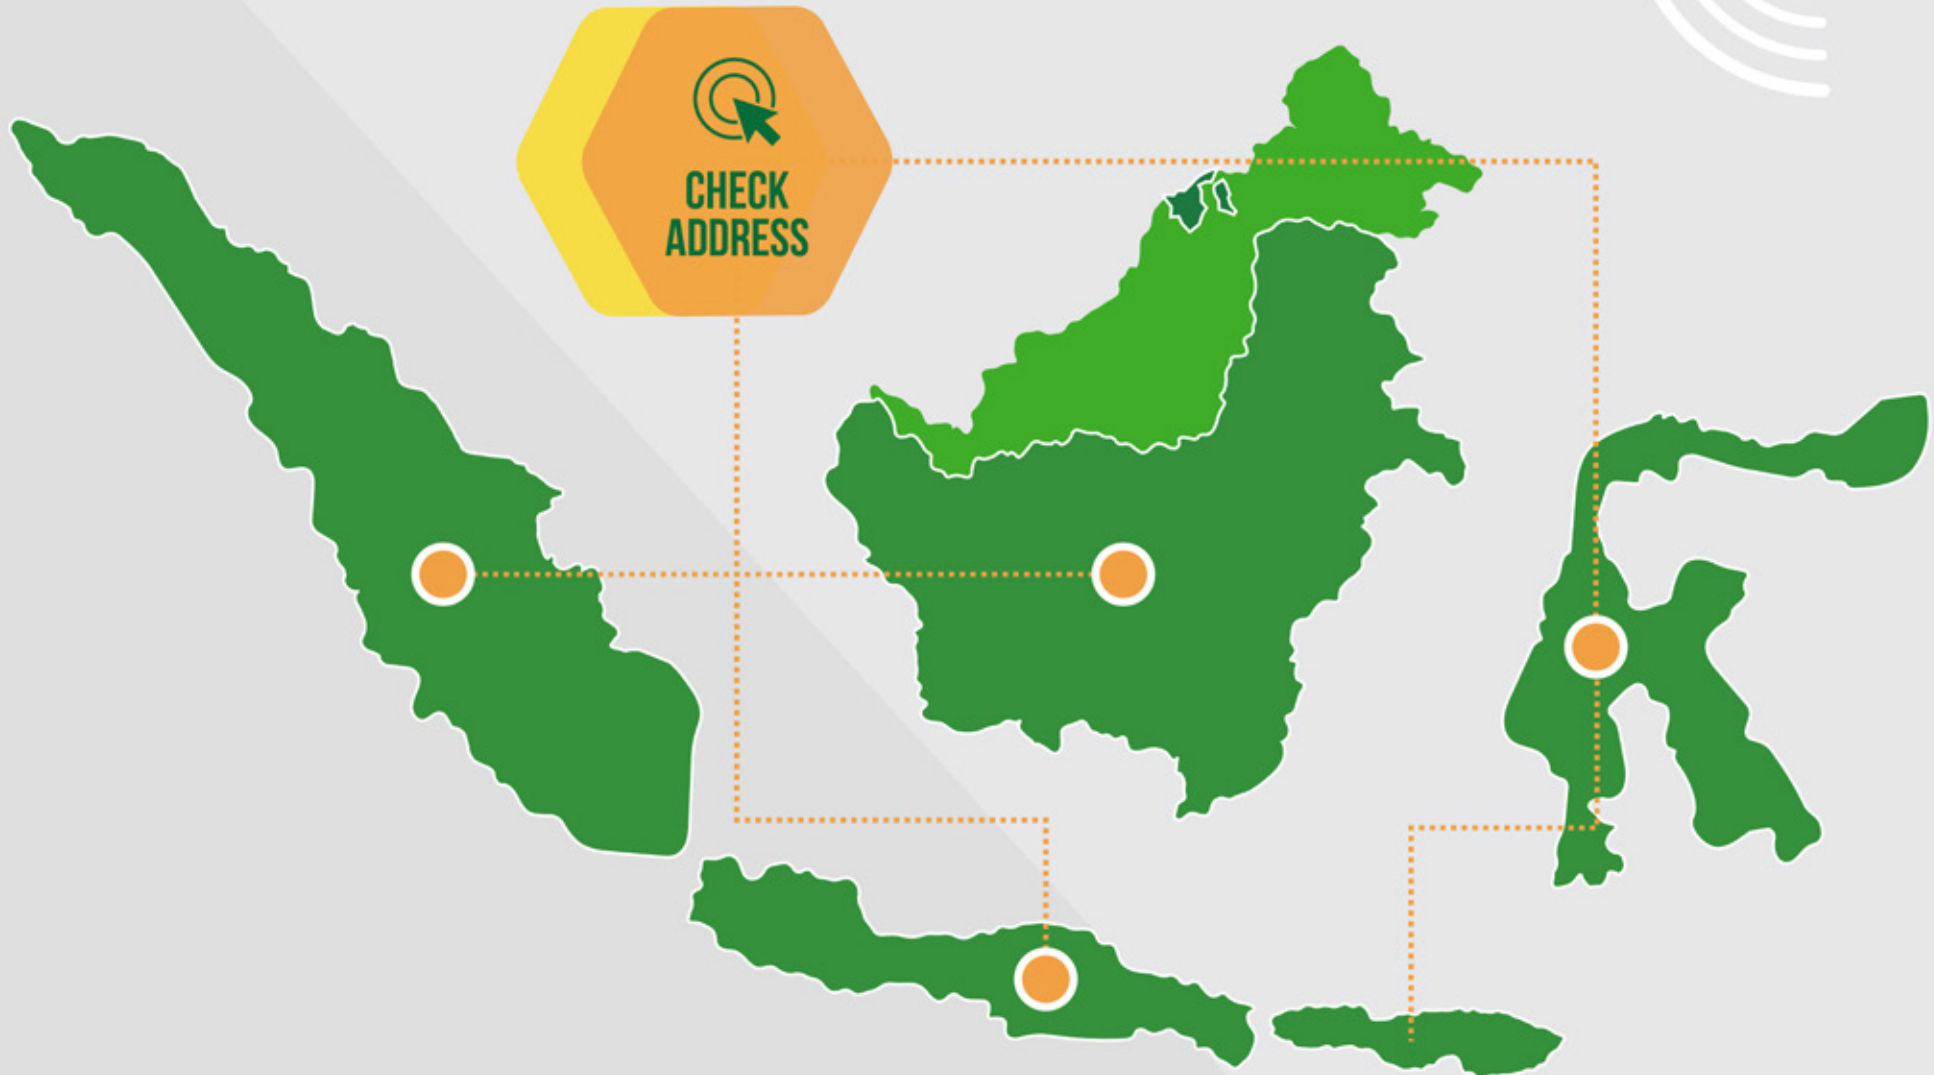

QUICK & SCHEDULE

Starting price plus price per km

FULL DAY

Fixed price for 10 or 8 hours depending your city

LONG HAUL

Fixed prices based on route

INSTANT QUOTE FROM OUR WIZARD

OUR SERVICE AREA

WE ARE OVER 95 COMMITTED STAFF
AT OUR HQ IN SOUTH JAKARTA

OUR LEADERS

HEAD OF DEMAND Axel Pangilinan

Axel manages Deliverree's Demand Division responsible for international levels of service to business customers.

HEAD OF OPERATIONS Apoorvaa Agarwal

Apoorvaa manages our Operations Division responsible for selection, training, and management of Deliverree's national fleet.

IN INDONESIA SINCE 2015

We are an Indonesian company fully licensed by Deliverree Group and supported by a strong team and managers with regional logistics experience.