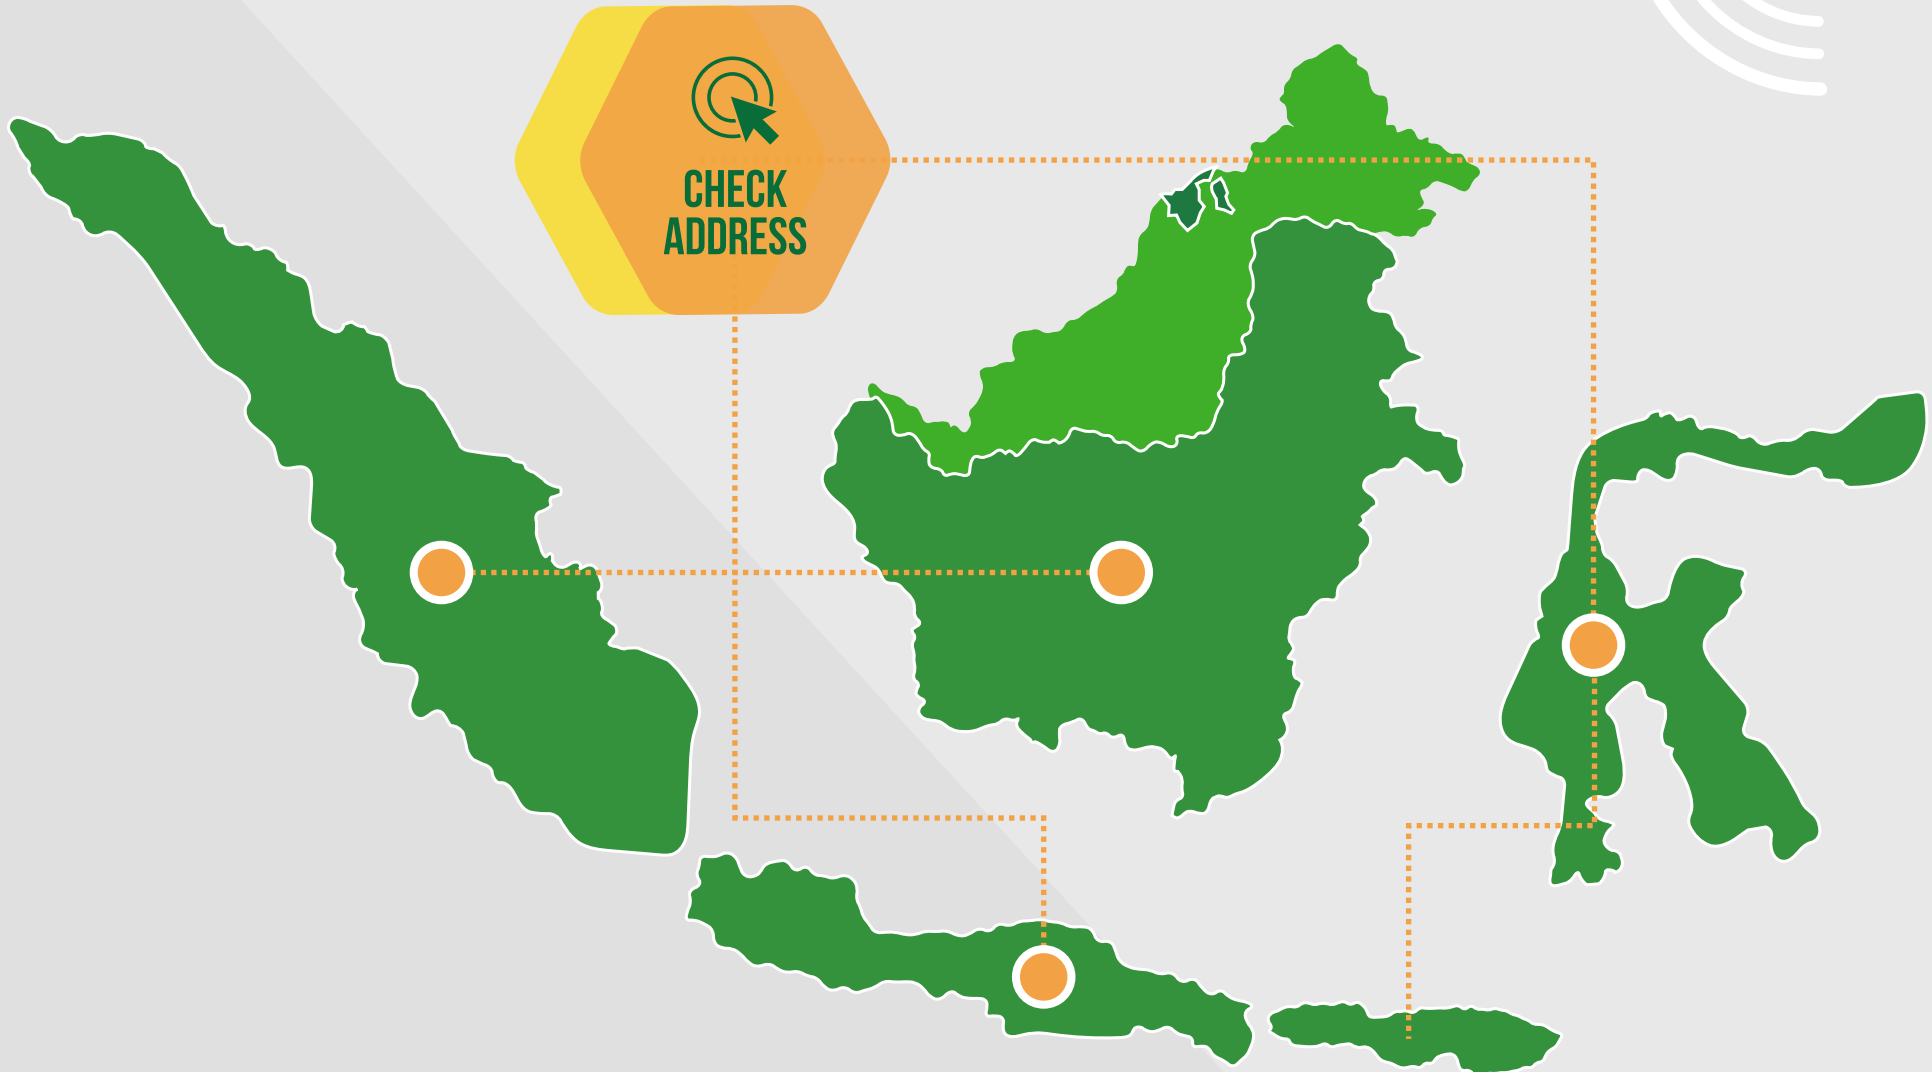

deliverree™

BUSINESS PROGRAM

WE ARE

Deliverree is a full service logistics solution powered by sophisticated technology that allows your business to book and manage FTL transport of goods and cargo.

Our wide selection of heavy trucks down to compact vehicles will pickup anywhere in Jabodetabek & Karawang, Greater Bandung, or Greater Surabaya and deliver anywhere in Indonesia.

QUICK & SCHEDULE

Starting price plus price per km

FULL DAY

Fixed price for 10 or 8 hours depending your city

LONG HAUL

Fixed prices based on route

**INSTANT QUOTE
FROM OUR WIZARD**

OUR SERVICE AREA

▲
**WE ARE OVER 90 COMMITTED STAFF
AT OUR HQ IN SOUTH JAKARTA**

OUR LEADERS

HEAD OF DEMAND
Axel Pangilinan

Axel manages Deliverree's Demand Division responsible for international levels of service to business customers.