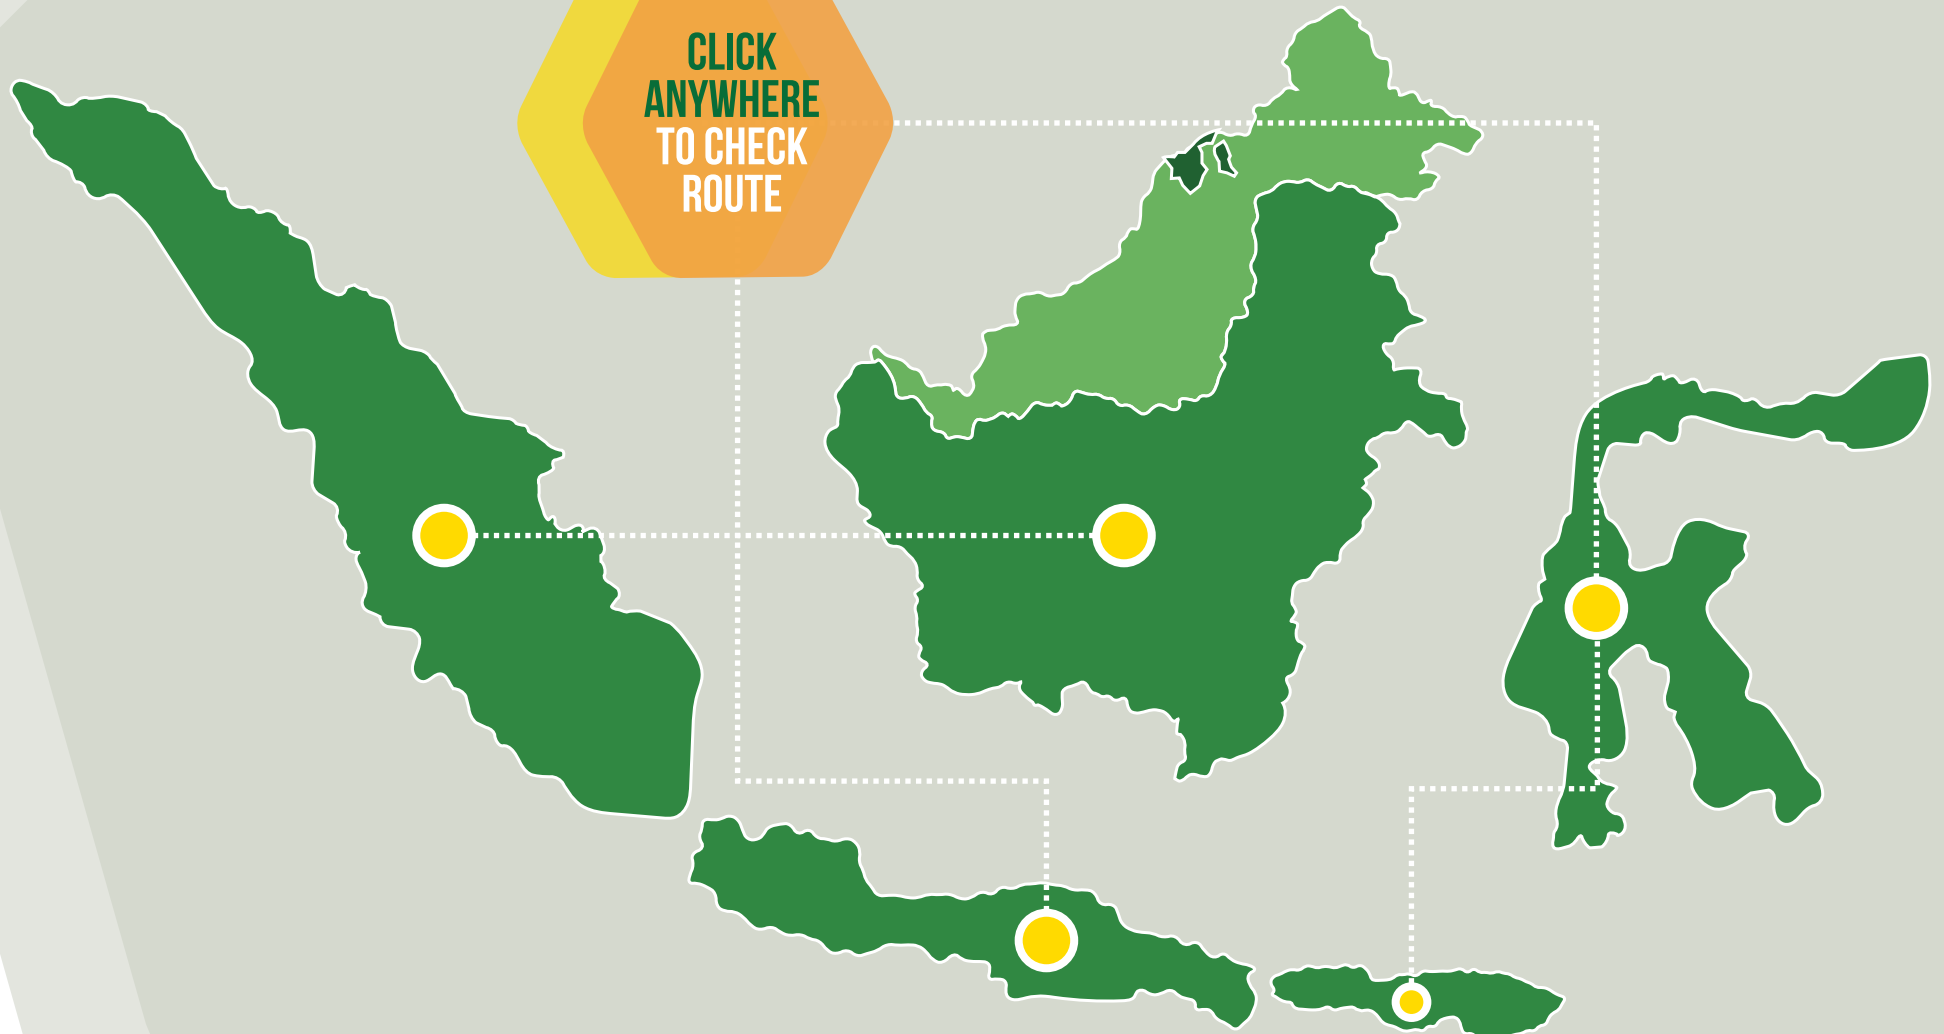

**CLICK
ANYWHERE
TO CHECK
ROUTE**