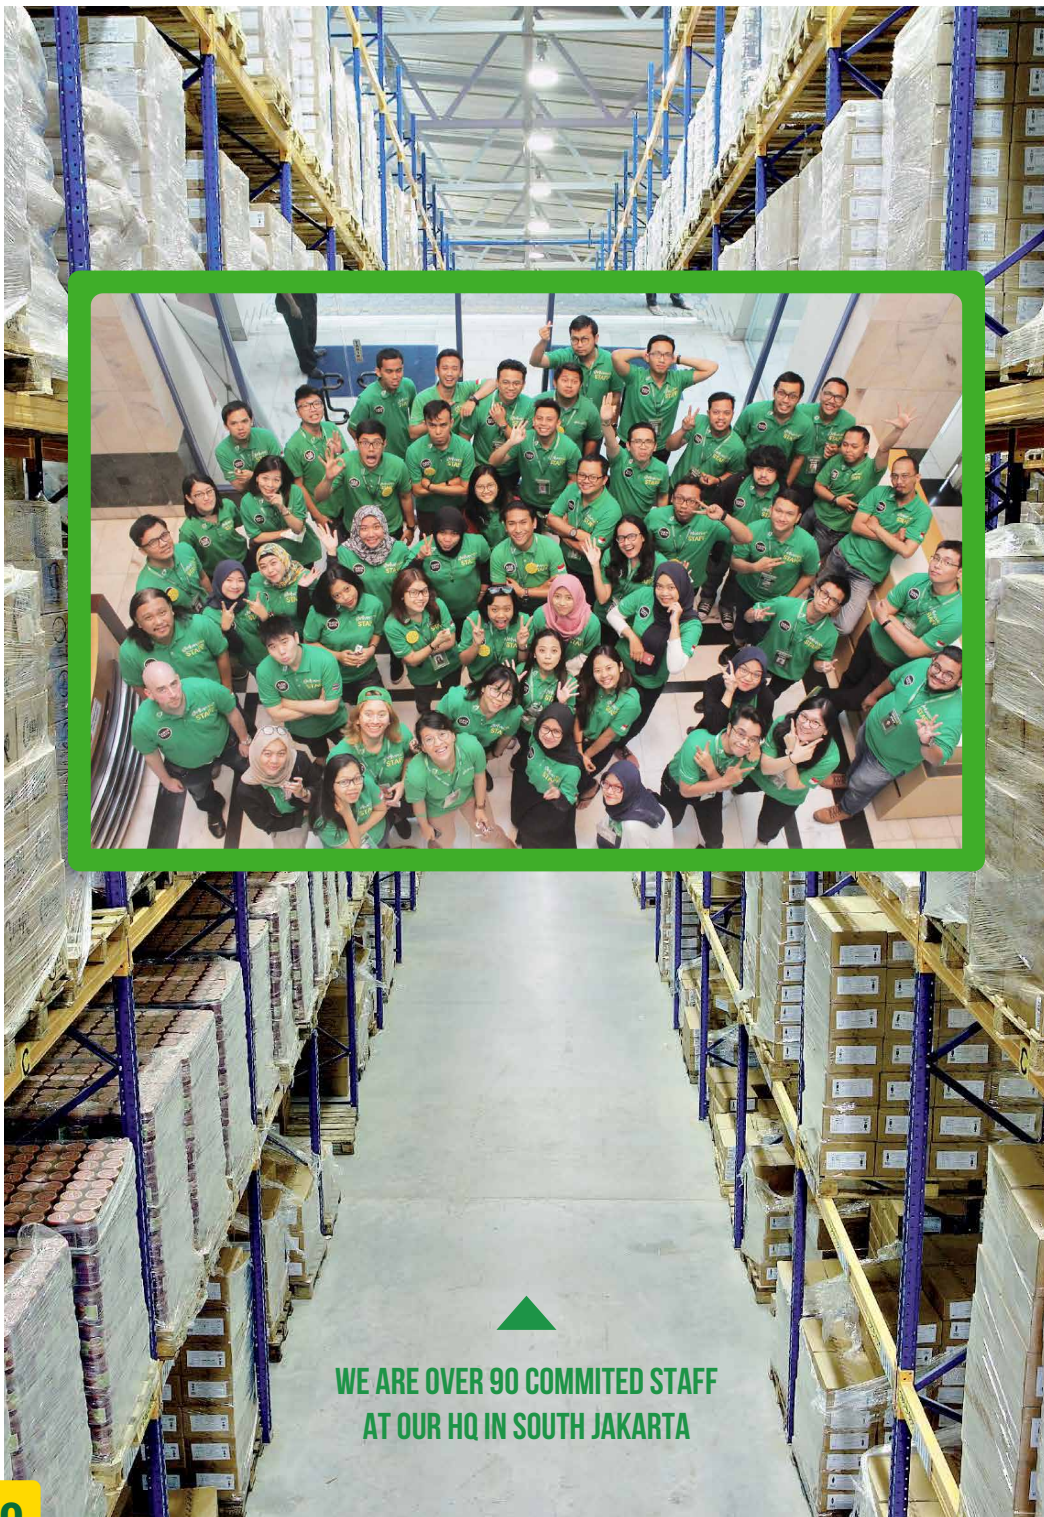

**WE ARE OVER 90 COMMITTED STAFF
AT OUR HQ IN SOUTH JAKARTA**

OUR LEADERS

CO-HEAD OF DEMAND
Axel Pangilinan

Axel co-manages Deliverree's Demand Division responsible for international levels of service to business customers.