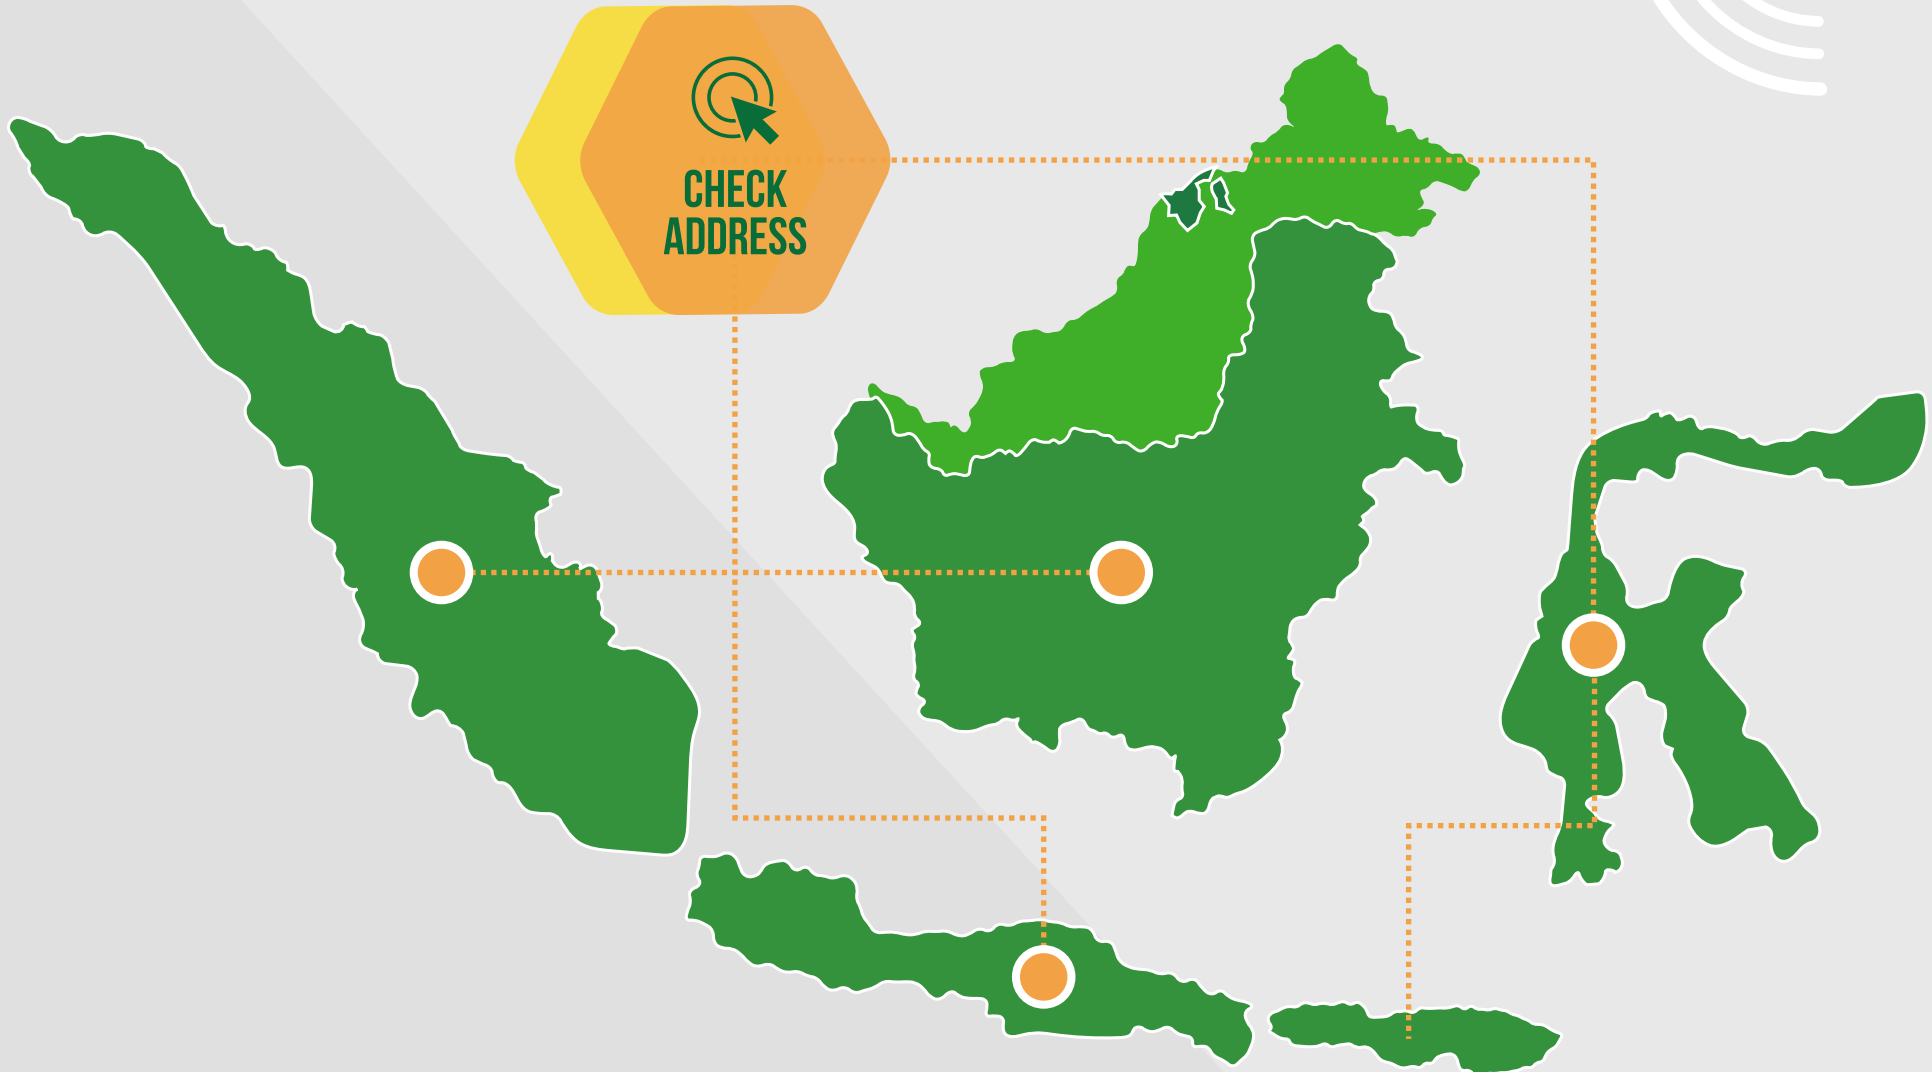

BUSINESS PROGRAM

INDONESIA 2020

WE ARE

Deliverree is a full service logistics solution powered by sophisticated technology that allows your business to book and manage FTL transport of goods and cargo.

Our wide selection of heavy trucks down to compact vehicles will pickup anywhere in Jabodetabek & Karawang, Greater Bandung, or Greater Surabaya and deliver anywhere in Indonesia.

Choose from different booking types, each with its own price method. For quick & schedule, each vehicle has a start price and price per km thereafter. For full day, each vehicle has a fixed price for set hours varying by city. For long haul, each vehicle and key route has a fixed price.

QUICK & SCHEDULE

Starting price plus price per km

FULL DAY

Fixed price for 10 or 8 hours depending your city

LONG HAUL

Fixed prices based on route

INSTANT QUOTE FROM OUR WIZARD

OUR SERVICE AREA

**WE ARE OVER 90 COMMITTED STAFF
AT OUR HQ IN SOUTH JAKARTA**

OUR LEADERS

CO-HEAD OF DEMAND
Axel Pangilinan

Axel co-manages Deliverree's Demand Division responsible for international levels of service to business customers.