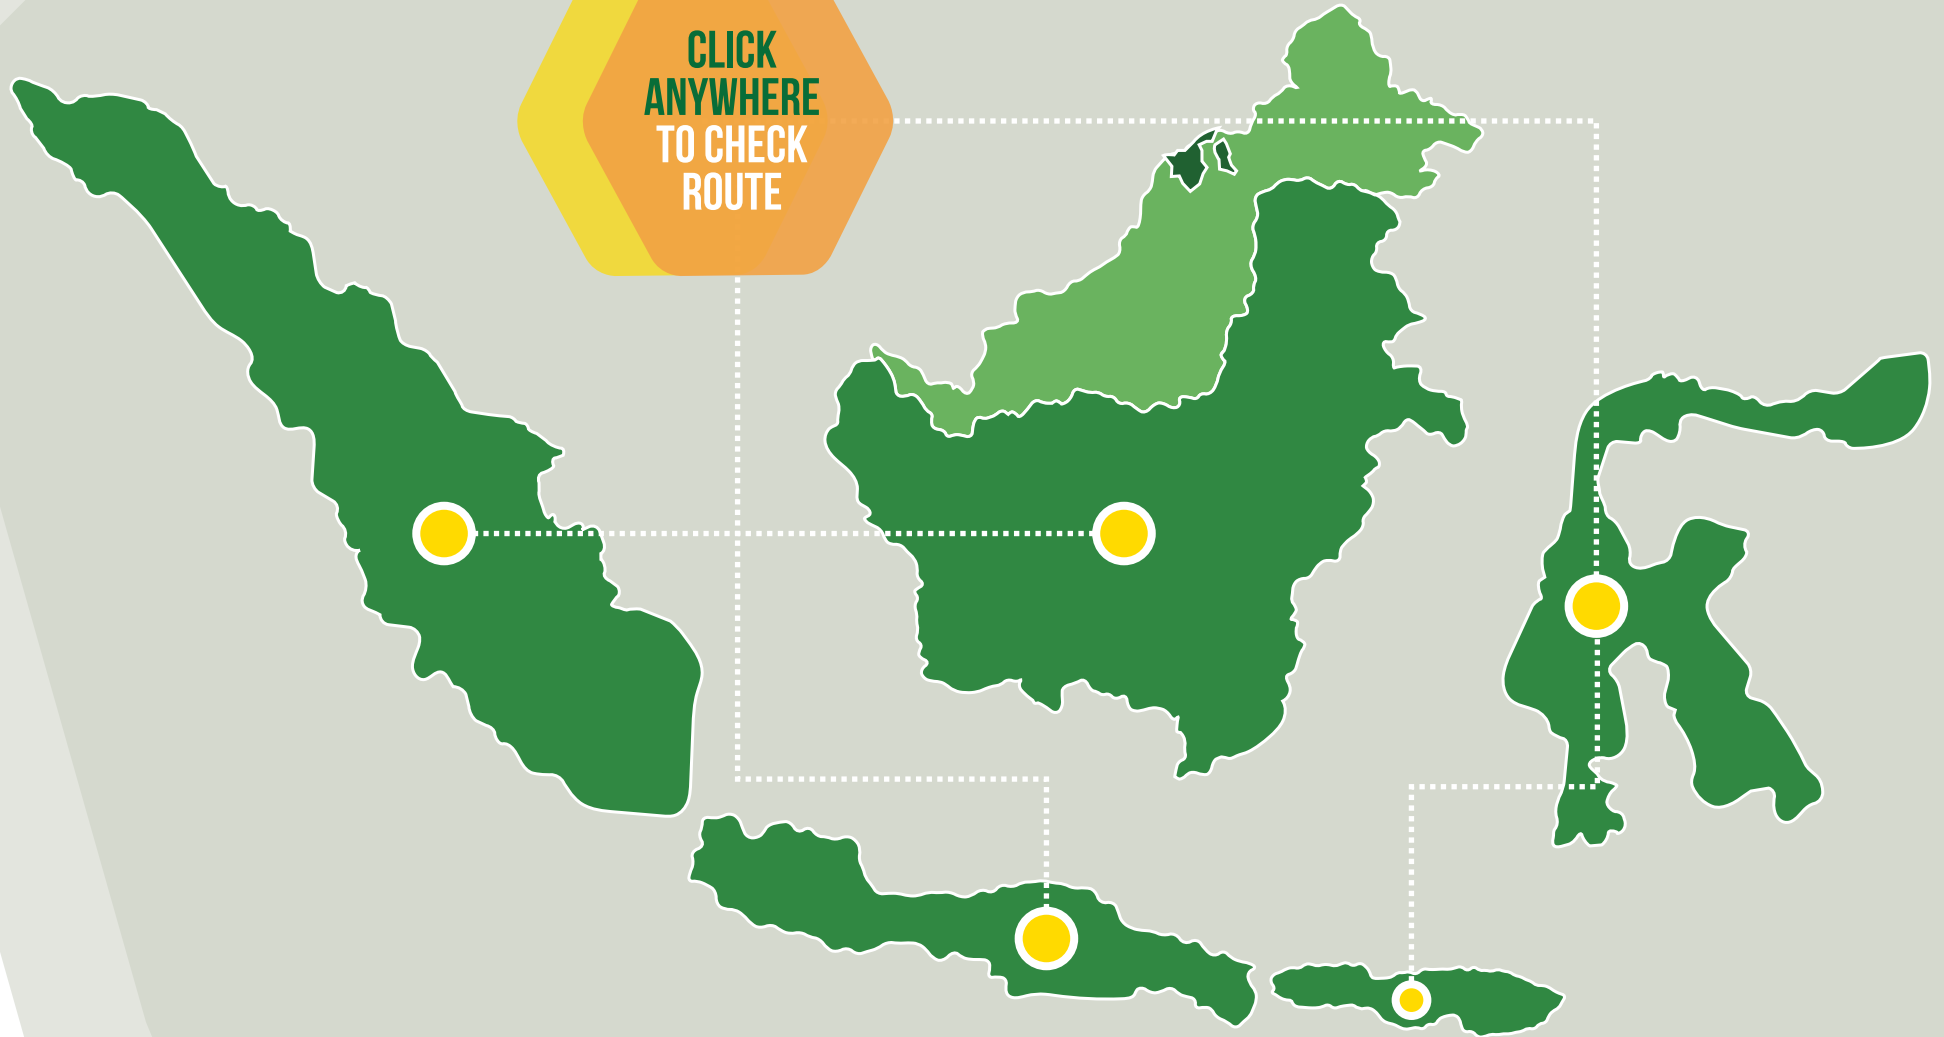

# INTRODUCING LONG HAUL

Deliverree brings you Indonesia's first FTL long haul service covering all Indonesia. Each city-to-city route is an all inclusive fixed price. What does this mean? No hidden fees. Your fixed price includes truck, driver, fuel, tolls, parking, and even free express courier to return documents to your office. View our incredible prices below.

**““ CITIES ACROSS INDONESIA  
ALL-IN FIXED PRICES**

**Click for  
Instant Price**

# ROUTES

**CLICK  
ANYWHERE  
TO CHECK  
ROUTE**