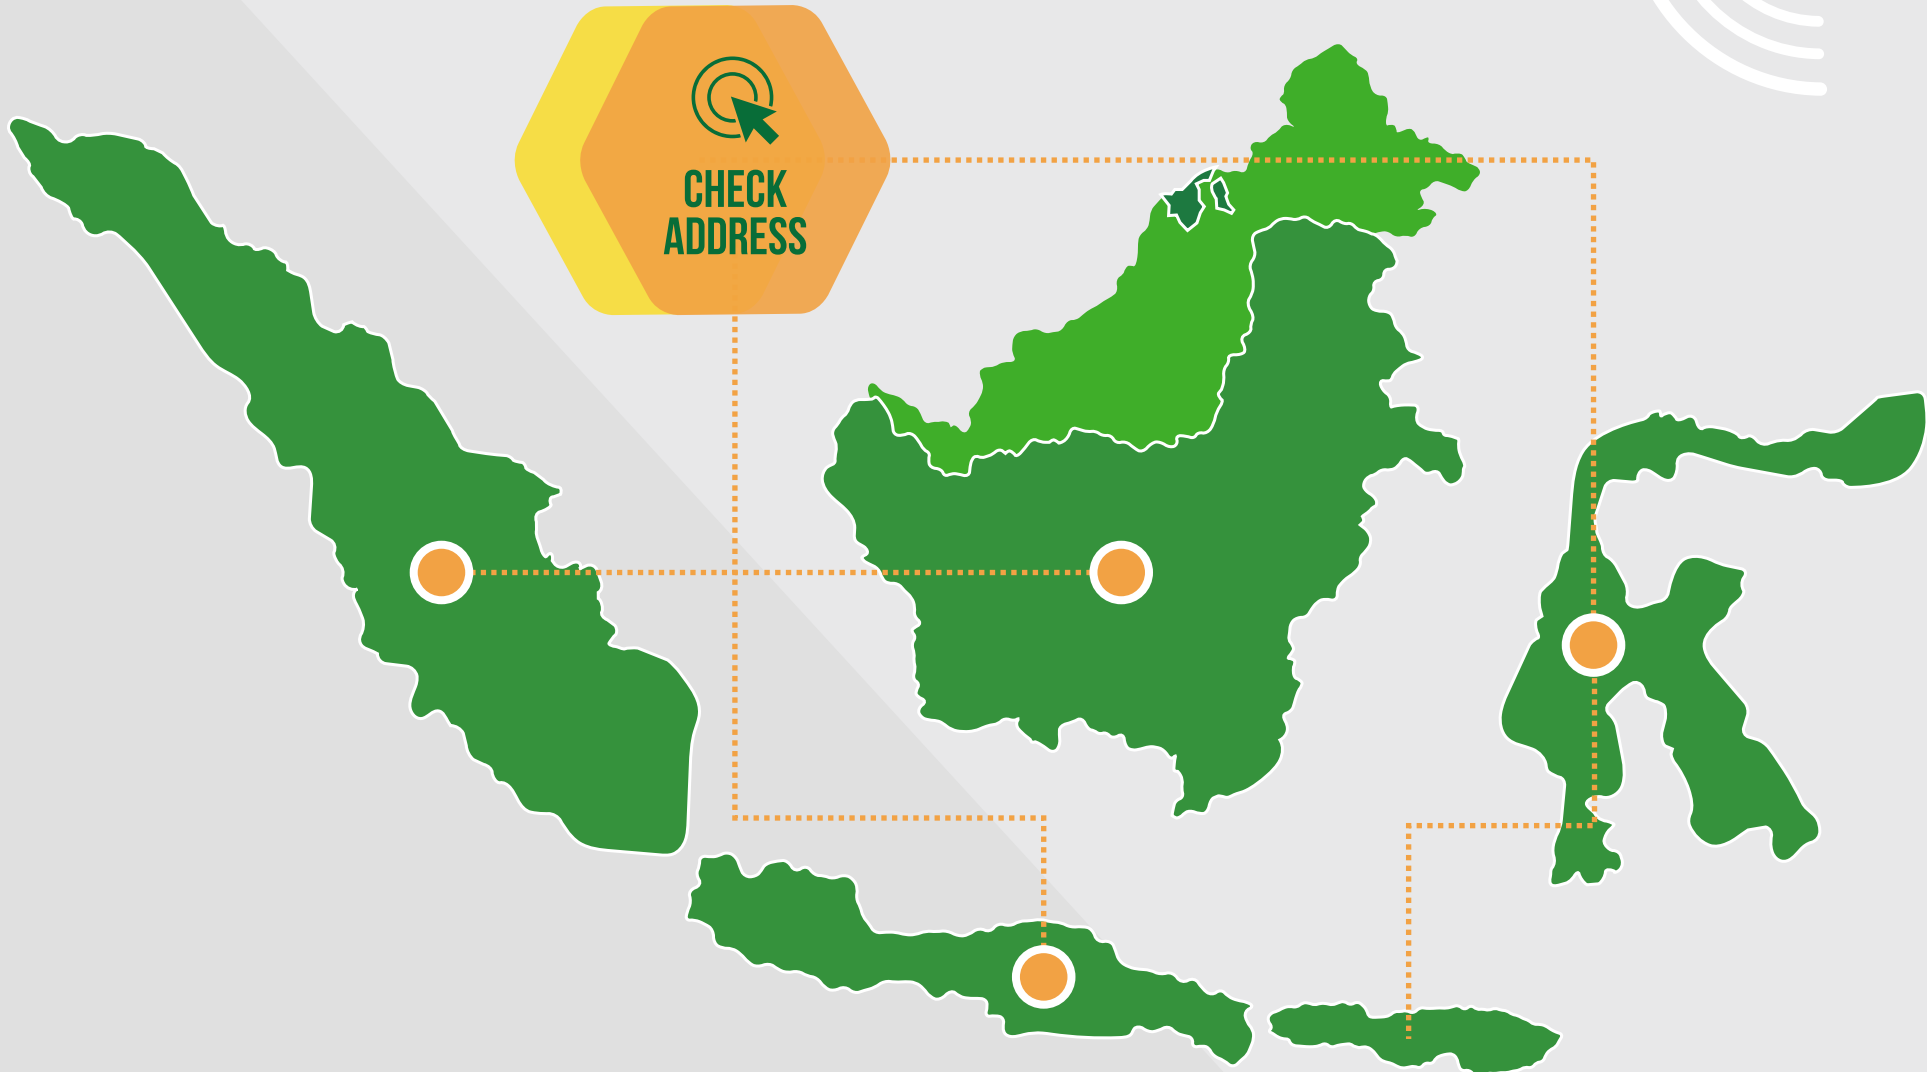

## FULL DAY

Fixed price for 10, 8 or 6 hours depending your city

# OUR SERVICE AREA

WE ARE OVER 100 COMMITED STAFF  
AT OUR HQ IN SOUTH JAKARTA